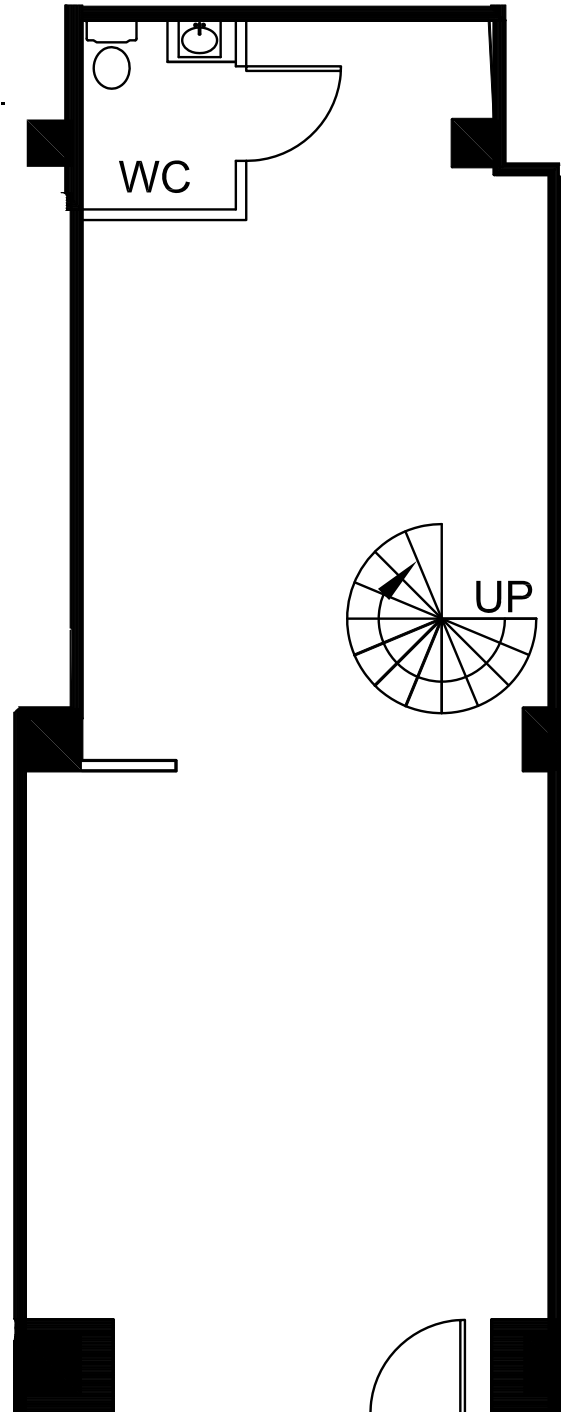

# 485 MADISON AVENUE

PLAZA DISTRICT

Partial Ground | 708 SF

MADISON AVENUE

Key Plan - Not to scale

Jack Resnick & Sons  
Owners & Builders Since 1928

110 East 59 Street  
New York, NY 10022-1379  
resnicknyc.com